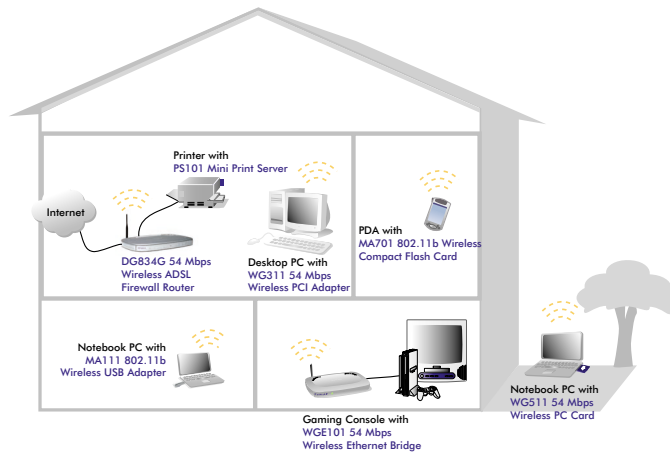

NETGEAR Related Products

- FA120 USB 2.0 Adapter
- FA311 PCI Adapter
- FA511 Ethernet CardBus
- MA111 802.11b USB Adapter
- MA311 802.11b PCI Adapter
- MA521 802.11b PC Card
- MA701 802.11b Compact Flash Card
- ME101 802.11b Wireless Ethernet Bridge
- PS101 Mini Print Server
- WG311 54 Mbps Wireless PCI Adapter
- WG511 54 Mbps Wireless PC Card
- WGE101 54 Mbps Wireless Ethernet Bridge
- XE102 Powerline Bridge (U.S. only)

NETGEAR®

4500 Great America Parkway
Santa Clara, CA 95054 USA
Phone: 1-888-NETGEAR
E-mail: info@NETGEAR.com
www.NETGEAR.com

©2003 NETGEAR, Inc. NETGEAR®, the NETGEAR logo, The Gear Guy, Everybody's connecting and Auto Uplink are trademarks or registered trademarks of Netgear, Inc. in the United States and/or other countries. Microsoft, Windows, and Windows Media Player are trademarks or registered trademarks of Microsoft Corporation in the United States and/or other countries. Other brand and product names are trademarks or registered trademarks of their respective holders. Information is subject to change without notice. All rights reserved.

* Free basic installation support provided for 90 days from date of purchase; optional premium support available.

D-DG834G-0

Product Specifications